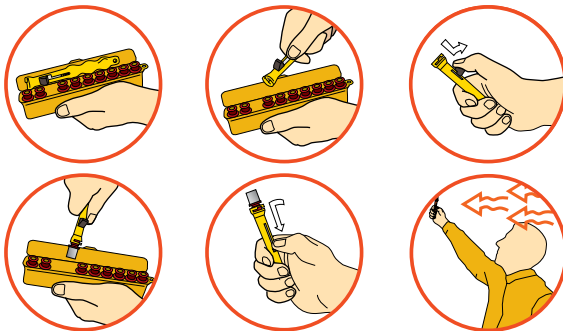

Personal Distress Signals Miniflare MK8

Item No. 9556650

The lightweight, Pains Wessex Personal Distress Signals pack contains 9 red aerial flare cartridges and a penjector firing mechanism, all enclosed in a tough, water-resistant case. The penjector is fitted with a stainless-steel spring and striker pin. It features a slot for easy loading and unloading of the flare cartridge with the trigger in the safety catch position.

Application

Pains Wessex Personal Distress Signals are designed primarily for use on yachts, dinghies, Personal Water Craft, canoes and sailboards, but have many applications as a general-purpose distress signal for aviation, hill-walking, climbing, skiing and other outdoor pursuits. Each cartridge projects its payload to a height of 50 metres, burns for over 5 seconds at a minimum of 10,000 candela and is visible for at least 5 miles in daylight increasing to 10 miles at night, depending on weather conditions. Operating instructions are on the case.

Operation

For day or night-use only when rescue services are sighted

1. Open case.
2. Remove penjector from pack.
3. Place trigger in safety catch position.
4. Load the flare cartridge by sliding into slot on penjector.
5. To fire, hold the penjector firmly at arms length above and away from face and body, pull back penjector trigger and release – fire vertically and be prepared for slight recoil and loud report

Storage

When not carried, the signal should be stored in our robust, specially designed Polybottle, or in a dry location at ambient temperature.

Specifications

- Application: For use in day and night distress signal situations
- Dimensions: 180mm x 58mm x 25mm (7.1" x 2.28" x 1.0")
- Explosive content: 45g (5g per cartridge) 1.575oz (0.175oz per cartridge)
- Height: 50 metres (164')
- Burning time: over 5 seconds
- Light intensity: 10,000 candela
- Weight: 160g (5.6oz)