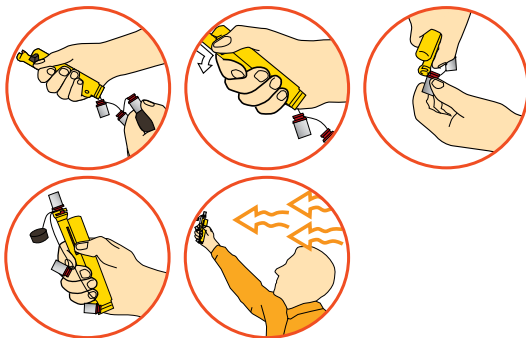

## Compact Distress Signals Miniflare MK8

Item No. 9556660

The lightweight, Pains Wessex Compact Distress Signals pack contains 3 red aerial flare cartridges and a penjector firing mechanism, all enclosed in a tough, water-resistant case. The penjector is fitted with a stainless-steel spring and striker pin. It features a slot for easy loading and unloading of the flare cartridges. These are stored inside the casing on an elastic lanyard to avoid them being lost when the base cap is unscrewed.

### Application

Pains Wessex Personal Distress Signals are designed primarily for use on yachts, dinghies, Personal Water Craft, canoes and sailboards, but have many applications as a general-purpose distress signal for aviation, hill-walking, climbing, skiing and other outdoor pursuits. Each cartridge projects its payload to a height of 50 metres, burns for over 5 seconds at a minimum of 10,000 candela and is visible for at least 5 miles in daylight increasing to 10 miles at night, depending on weather conditions. Operating instructions are on the case.

### Operation

For day or night-use only when rescue services are sighted

1. Unscrew base cap.
2. Place trigger in safety catch position.
3. Load the flare cartridge attached to lanyard by sliding into slot on penjector.
4. To fire, hold the penjector firmly at arms length above and away from face and body, pull back penjector trigger and release – fire vertically and be prepared for slight recoil and loud report