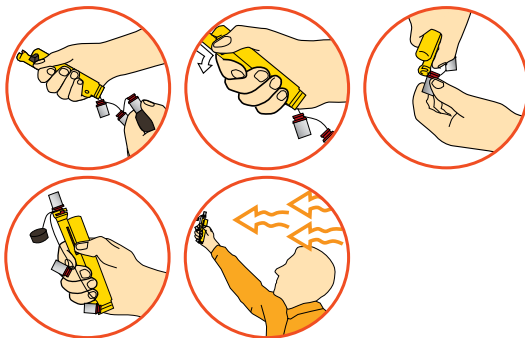

# Compact Distress Signals Miniflare MK8

Item No. 9556660

The lightweight, Pains Wessex Compact Distress Signals pack contains 3 red aerial flare cartridges and a penjector firing mechanism, all enclosed in a tough, water-resistant case. The penjector is fitted with a stainless-steel spring and striker pin. It features a slot for easy loading and unloading of the flare cartridges. These are stored inside the casing on an elastic lanyard to avoid them being lost when the base cap is unscrewed.

## Application

Pains Wessex Personal Distress Signals are designed primarily for use on yachts, dinghies, Personal Water Craft, canoes and sailboards, but have many applications as a general-purpose distress signal for aviation, hill-walking, climbing, skiing and other outdoor pursuits. Each cartridge projects its payload to a height of 50 metres, burns for over 5 seconds at a minimum of 10,000 candela and is visible for at least 5 miles in daylight increasing to 10 miles at night, depending on weather conditions. Operating instructions are on the case.

## Operation

For day or night-use only when rescue services are sighted

1. Unscrew base cap.
2. Place trigger in safety catch position.
3. Load the flare cartridge attached to lanyard by sliding into slot on penjector.
4. To fire, hold the penjector firmly at arms length above and away from face and body, pull back penjector trigger and release – fire vertically and be prepared for slight recoil and loud report

## Specifications

- Application: For use in day and night distress signal situations
- Dimensions: 145mm x 40mm x 25mm (5.7" x 1.6" x 1.0")
- Explosive content: 15g (5g per cartridge) 0.525oz (0.175oz per cartridge)
- Height: 50 metres (164')
- Burning time: 5 seconds
- Light intensity: 10,000 candela
- Weight: 74g (2.6oz)