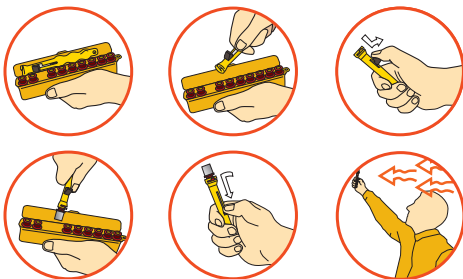

## Personal Distress Signals Miniflare MK8

Item No. 9556650

The lightweight, Pains Wessex Personal Distress Signals pack contains 9 red aerial flare cartridges and a penjector firing mechanism, all enclosed in a tough, water-resistant case. The penjector is fitted with a stainless-steel spring and striker pin. It features a slot for easy loading and unloading of the flare cartridge with the trigger in the safety catch position.

### Application

Pains Wessex Personal Distress Signals are designed primarily for use on yachts, dinghies, Personal Water Craft, canoes and sailboards, but have many applications as a general-purpose distress signal for aviation, hill-walking, climbing, skiing and other outdoor pursuits. Each cartridge projects its payload to a height of over 40 metres, burns for over 5 seconds at a minimum of 10,000 candela and is visible for at least 5 miles in daylight increasing to 10 miles at night, depending on weather conditions. Operating instructions are on the case.

### Operation

For day or night-use only when rescue services are sighted

1. Open case.
2. Remove penjector from pack.
3. Place trigger in safety catch position.
4. Load the flare cartridge by sliding into slot on penjector.
5. To fire, hold the penjector firmly at arms length above and away from face and body, pull back penjector trigger and release – fire vertically and be prepared for slight recoil and loud report

### Specifications

- Application: For use in day and night distress signal situations
- Dimensions: 180mm x 58mm x 25mm (7.1" x 2.28" x 1.0")
- Explosive content: 45g (5g per cartridge)  
1.575oz (0.175oz per cartridge)
- Height: 46 metres (150')
- Burning time: over 5 seconds
- Light intensity: 10,000 candela
- Weight: 160g (5.6oz)