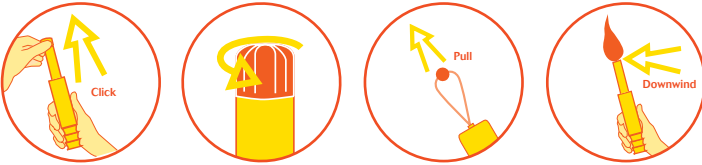

White Handflare MK8

Item No. 9527510

The White Handflare MK8 is for use as a collision warning signal or for illumination of small areas. Designed to withstand exceptional environmental exposure and to perform reliably even after immersion in water. Featuring a unique telescopic handle with improved grip, making it very compact for stowage. Easily extended for safe handling and operation by pull wire ignitor. Produces hot white flame for 60 seconds at 2,500 candela.

Application

For use by day or night as a short-range collision warning signal, to pinpoint position and to illuminate small areas at night. These may be carried on the ship's bridge and are recommended for yachts making night passages. Four white handflares are included in our RORC kits. Also available is the similar red handflare MK8 (Item No. 9529000), which is used to signal distress.

Operation

1. Pull out white end until telescopic tube is fully extended and engaged.
2. Unscrew white end cap and point away.
3. Pull ball out sharply to fire.
4. Hold at arms length. Point Downwind. End plug ejects after 2 seconds delay.