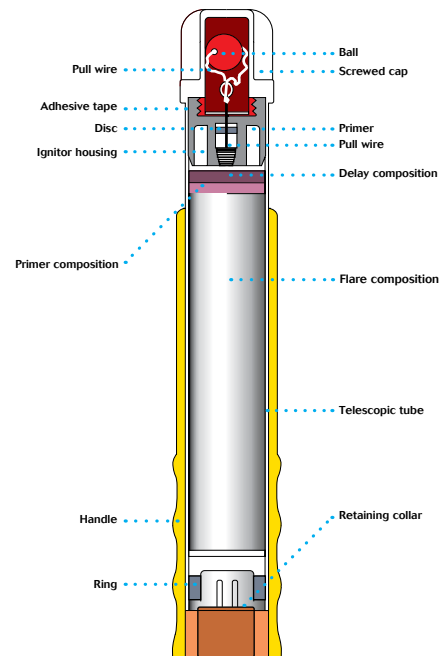

White Handflare MK8

Item No. 9527510

The White Handflare MK8 is for use as a collision warning signal or for illumination of small areas. Designed to withstand exceptional environmental exposure and to perform reliably even after immersion in water. Featuring a unique telescopic handle with improved grip, making it very compact for stowage. Easily extended for safe handling and operation by pull wire ignitor. Produces hot white flame for 60 seconds at 2,500 candela.

Operation

1. Pull out white end until telescopic tube is fully extended and engaged.
2. Unscrew white end cap and point away.
3. Pull ball out sharply to fire.
4. Hold at arms length. Point Downwind. End plug ejects after 2 seconds delay.

Packing & Transport Information

- 100 flares in 1 fibreboard box
- Gross weight 17.6 kg (38.80 lb.)
- Net weight 17 kg (37.48 lb.)
- Measurements of fibreboard box: 37 x 27 x 27cm (15 x 11 x 11 in)
- Net Explosive Content per box: 6 kg (13.23 lb.)
- Hazard Class 1.4G
- UN0191
- Proper Shipping Name: Signal Devices Hand
- Other Information: Cargo Aircraft Only

Specifications

- Length: 175mm (6.9 in)
- Length with handle pulled out: 280mm (11 in)
- Diameter: 28mm (1.1 in)
- Weight: 170g (6.003oz)
- Light intensity: 2,500 candela
- Burning time: 60 seconds
- Colour of light: white
- Ignition: pull wire ignitor
- Net explosive content: 60g (2.12oz)