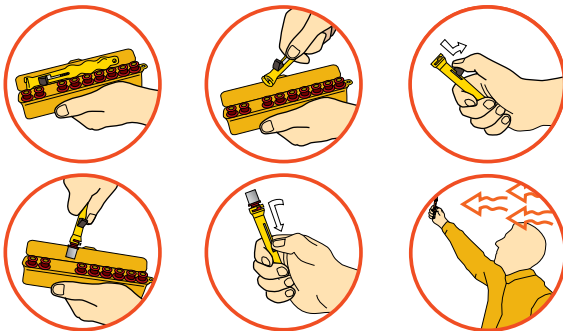

Personal Distress Signals Miniflare MK8

Item No. 9556650

The lightweight, Pains Wessex Personal Distress Signals pack contains 9 red aerial flare cartridges and a penjector firing mechanism, all enclosed in a tough, water-resistant case. The penjector is fitted with a stainless-steel spring and striker pin. It features a slot for easy loading and unloading of the flare cartridge with the trigger in the safety catch position.

Application

Pains Wessex Personal Distress Signals are designed primarily for use on yachts, dinghies, Personal Water Craft, canoes and sailboards, but have many applications as a general-purpose distress signal for aviation, hill-walking, climbing, skiing and other outdoor pursuits. Each cartridge projects its payload to a height of 50 metres, burns for over 5 seconds at a minimum of 10,000 candela and is visible for at least 5 miles in daylight increasing to 10 miles at night, depending on weather conditions. Operating instructions are on the case.

Operation

For day or night-use only when rescue services are sighted

1. Open case.
2. Remove penjector from pack.
3. Place trigger in safety catch position.
4. Load the flare cartridge by sliding into slot on penjector.
5. To fire, hold the penjector firmly at arms length above and away from face and body, pull back penjector trigger and release – fire vertically and be prepared for slight recoil and loud report

Storage

When not carried, the signal should be stored in our robust, specially designed Polybottle, or in a dry location at ambient temperature.

Specifications

- Application: For use in day and night distress signal situations
- Dimensions: 180mm x 58mm x 25mm (7.1 x 2.28 x 1.0 in)
- Explosive content: 42g per pack (1.48oz)
4.66g per cartridge (0.164oz)
- Height: 50 metres (164')
- Burning time: over 5 seconds
- Light intensity: 10,000 candela
- Weight: 160g (5.6oz)